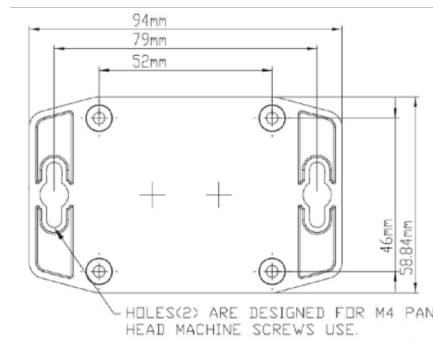

Technical Specification

Operating Temperature	Sensor electronics between -30°C to +50°C
Measurement Range	Sensor probe: 0°C to +350°C
Accuracy	± 5°C between 100°C and +350°C
Measurement Resolution	1°C at 100°C
IP Rating	IP65
Probe Dimensions	65mm x 6mm diameter stainless steel tube
Cable Length	1m Cable (other lengths available)
Probe Reaction Time	2mins 45 seconds (63% of delta)
Battery Type	Lithium thionyl chloride
Battery Life	Three years with ten minute sampling interval
Radio Signal	LoRaWAN 1.0.2, certified for use in UK, Europe, USA and other countries (please enquire)
Wireless Distance	Free space range up to 20Km