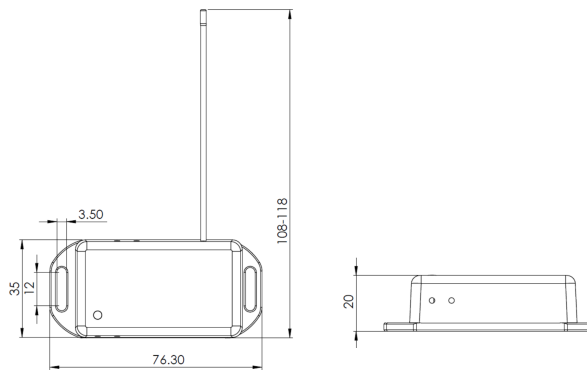

## Technical Specification

Operating Temperature	Sensor electronics between -25°C to +50°C and humidity from 0-95% RH (non-condensing)
Measurement Range	Sensor probe: -25°C to +50°C
Temperature Accuracy	± 0.3°C
Measurement Resolution	0.1°C
Relative Humidity Accuracy	± 2% RH
Dimensions	60 x 35 x 20mm
Battery Type	Lithium thionyl chloride 3.6V ½ AA
Battery Life	2 to 5 years; 2 years on 10 minute readings with sensor operating inside fridge at fridge temperatures
Radio Signal	LoRaWAN 1.0.2, certified for use in UK, Europe, USA and other countries (please enquire)
Wireless Distance	Free space range tested to 20Km